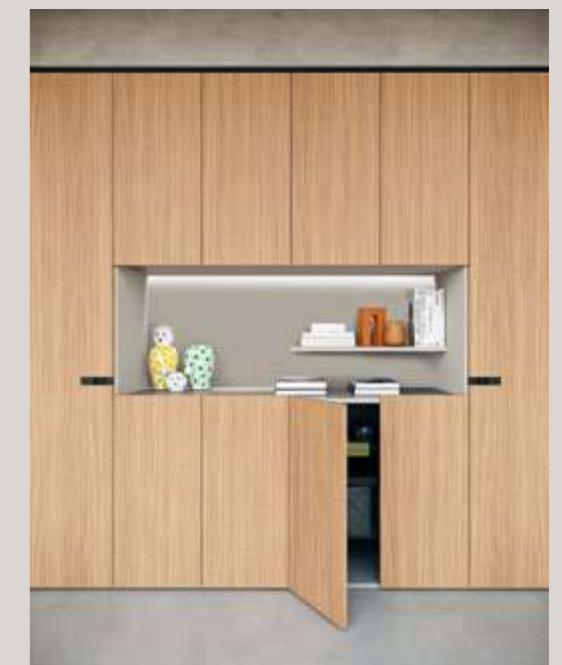

Wardrobe with niche

The wardrobe with niche allows you to develop solutions capable of solving all individual and space requirements. Customisable with shelves and finishes that are tone-on-tone or in contrast for multiple uses.