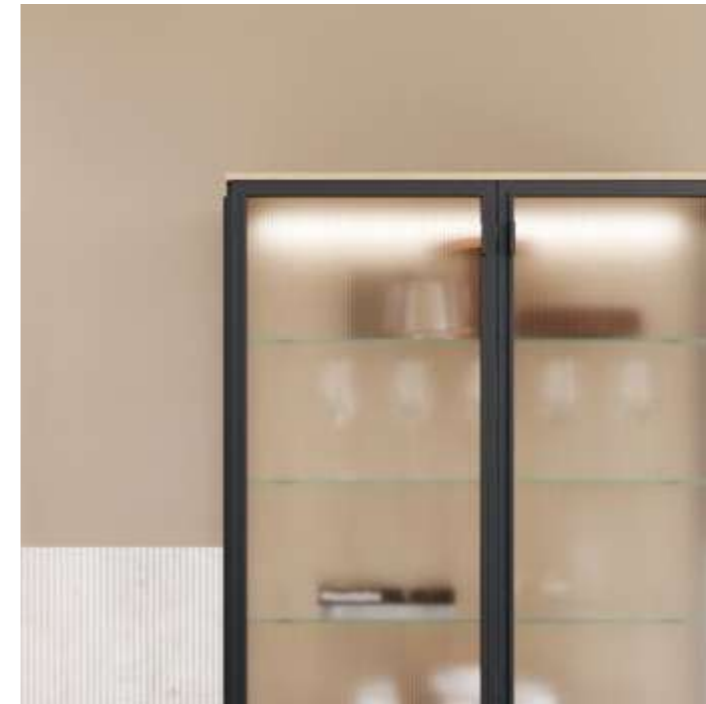

3

Striped design

Striped glass, doors and boiserie can embellish the setting consistently.