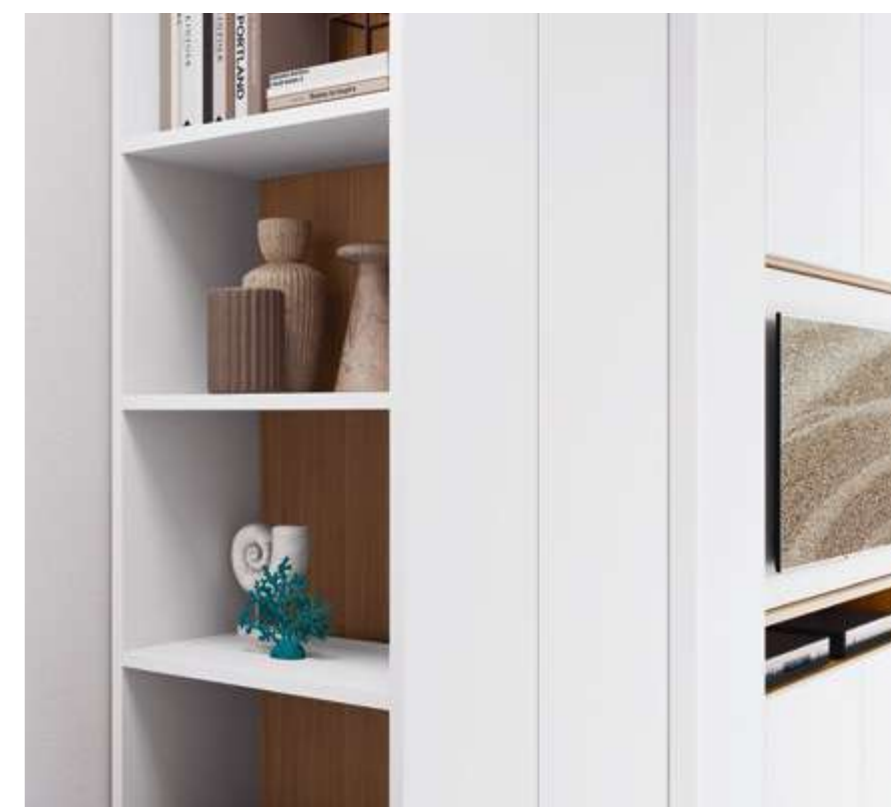

NOTTE.

7 — Wardrobe with LUMIA hinged doors and TV compartment

Lumia door: matt Bianco neve lacquered

TV compartment: matt Bianco neve lacquered

Internal structure: Noce melamine-faced

Back panels: Noce melamine-faced

Drawer fronts: Noce melamine-faced

Sides: matt Bianco neve lacquered

8 — DESIRE bed

Headboard and bed frame: matt Oceano lacquered and Sinfony

Steel fabric

9 — DIDO bedroom set

Structure: matt Bianco neve lacquered

Top and plinth: Noce melamine-faced

Handle: Carbon grey metal