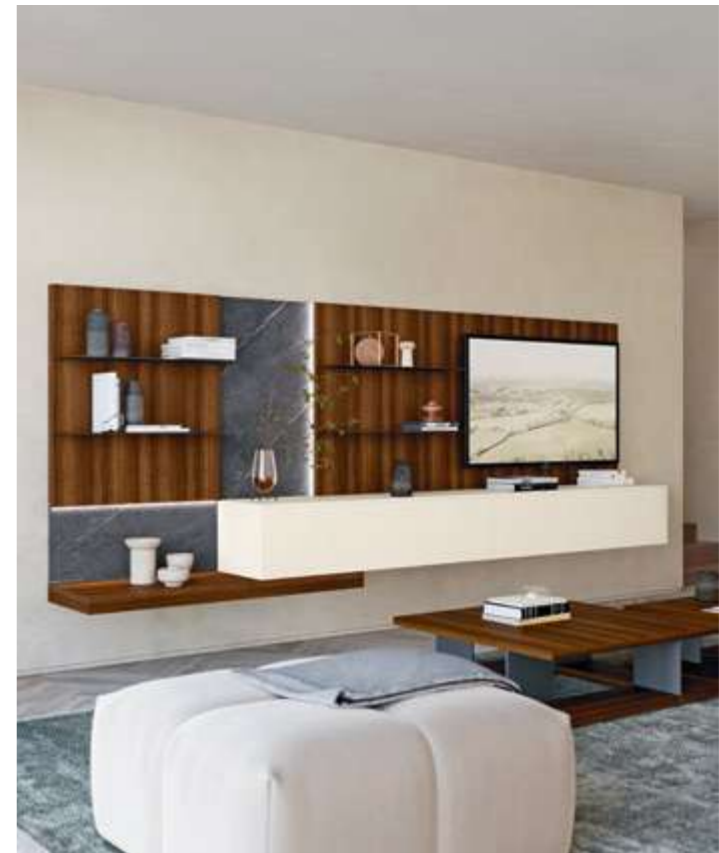

Diciotto system

The boiserie is designed as a system capable of communicating with all the other furniture in the Febal Casa range, a versatile element that fits in with the GIORNO collection with continuity, all the way to the floor. The Boiserie consists of customisable overlapping panels with built-in LED light, contrasting finishes, metal shelves, wall units and bottle-rack modules.