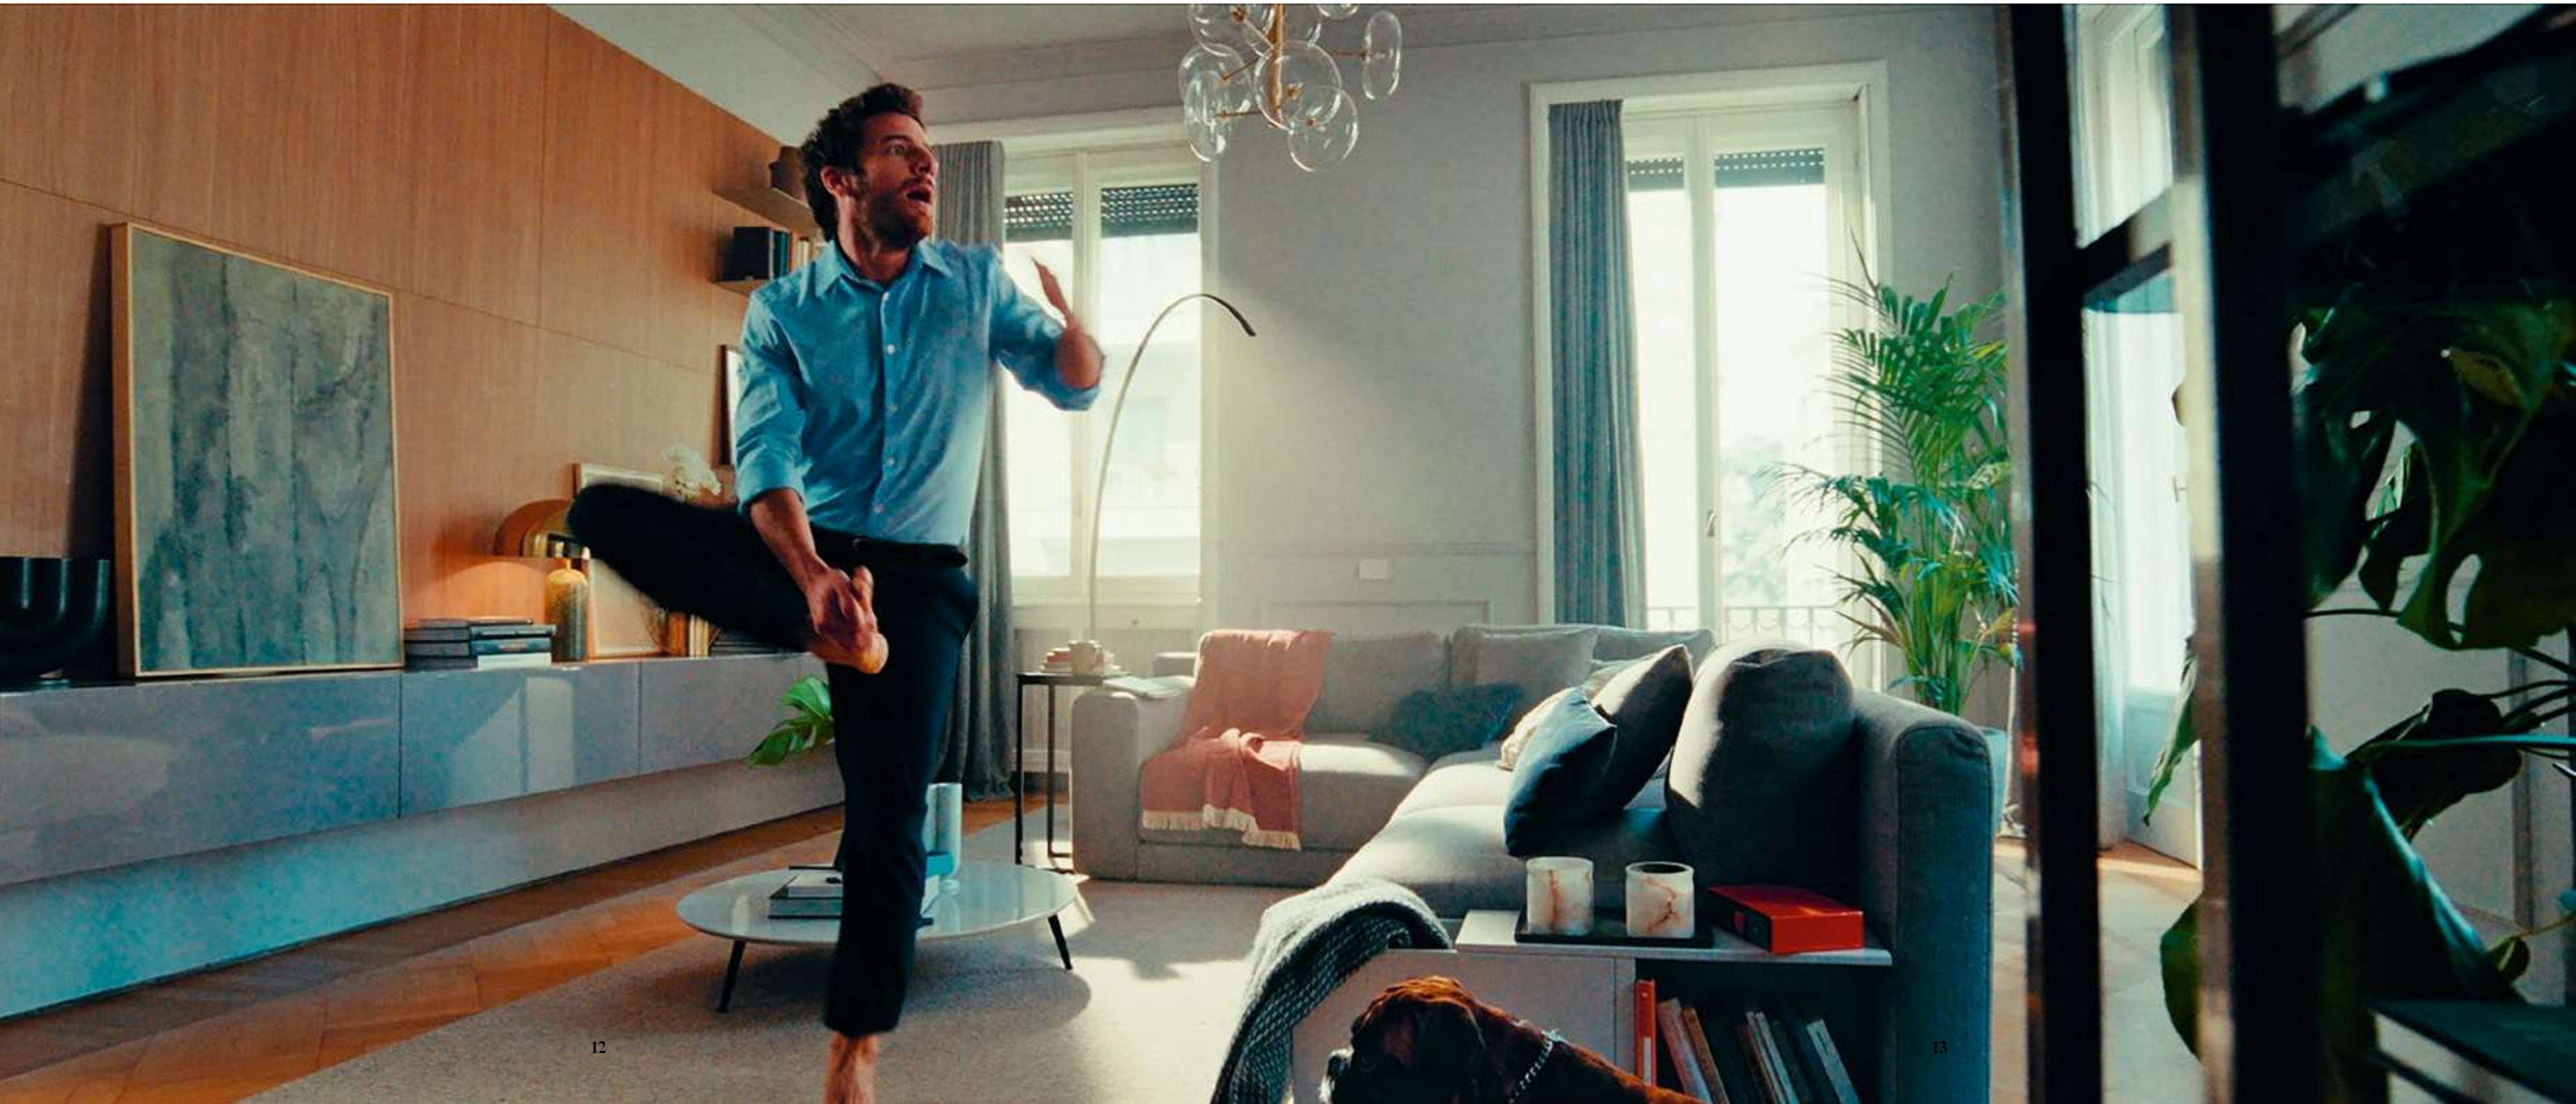

Febal Casa...

what a bomb!